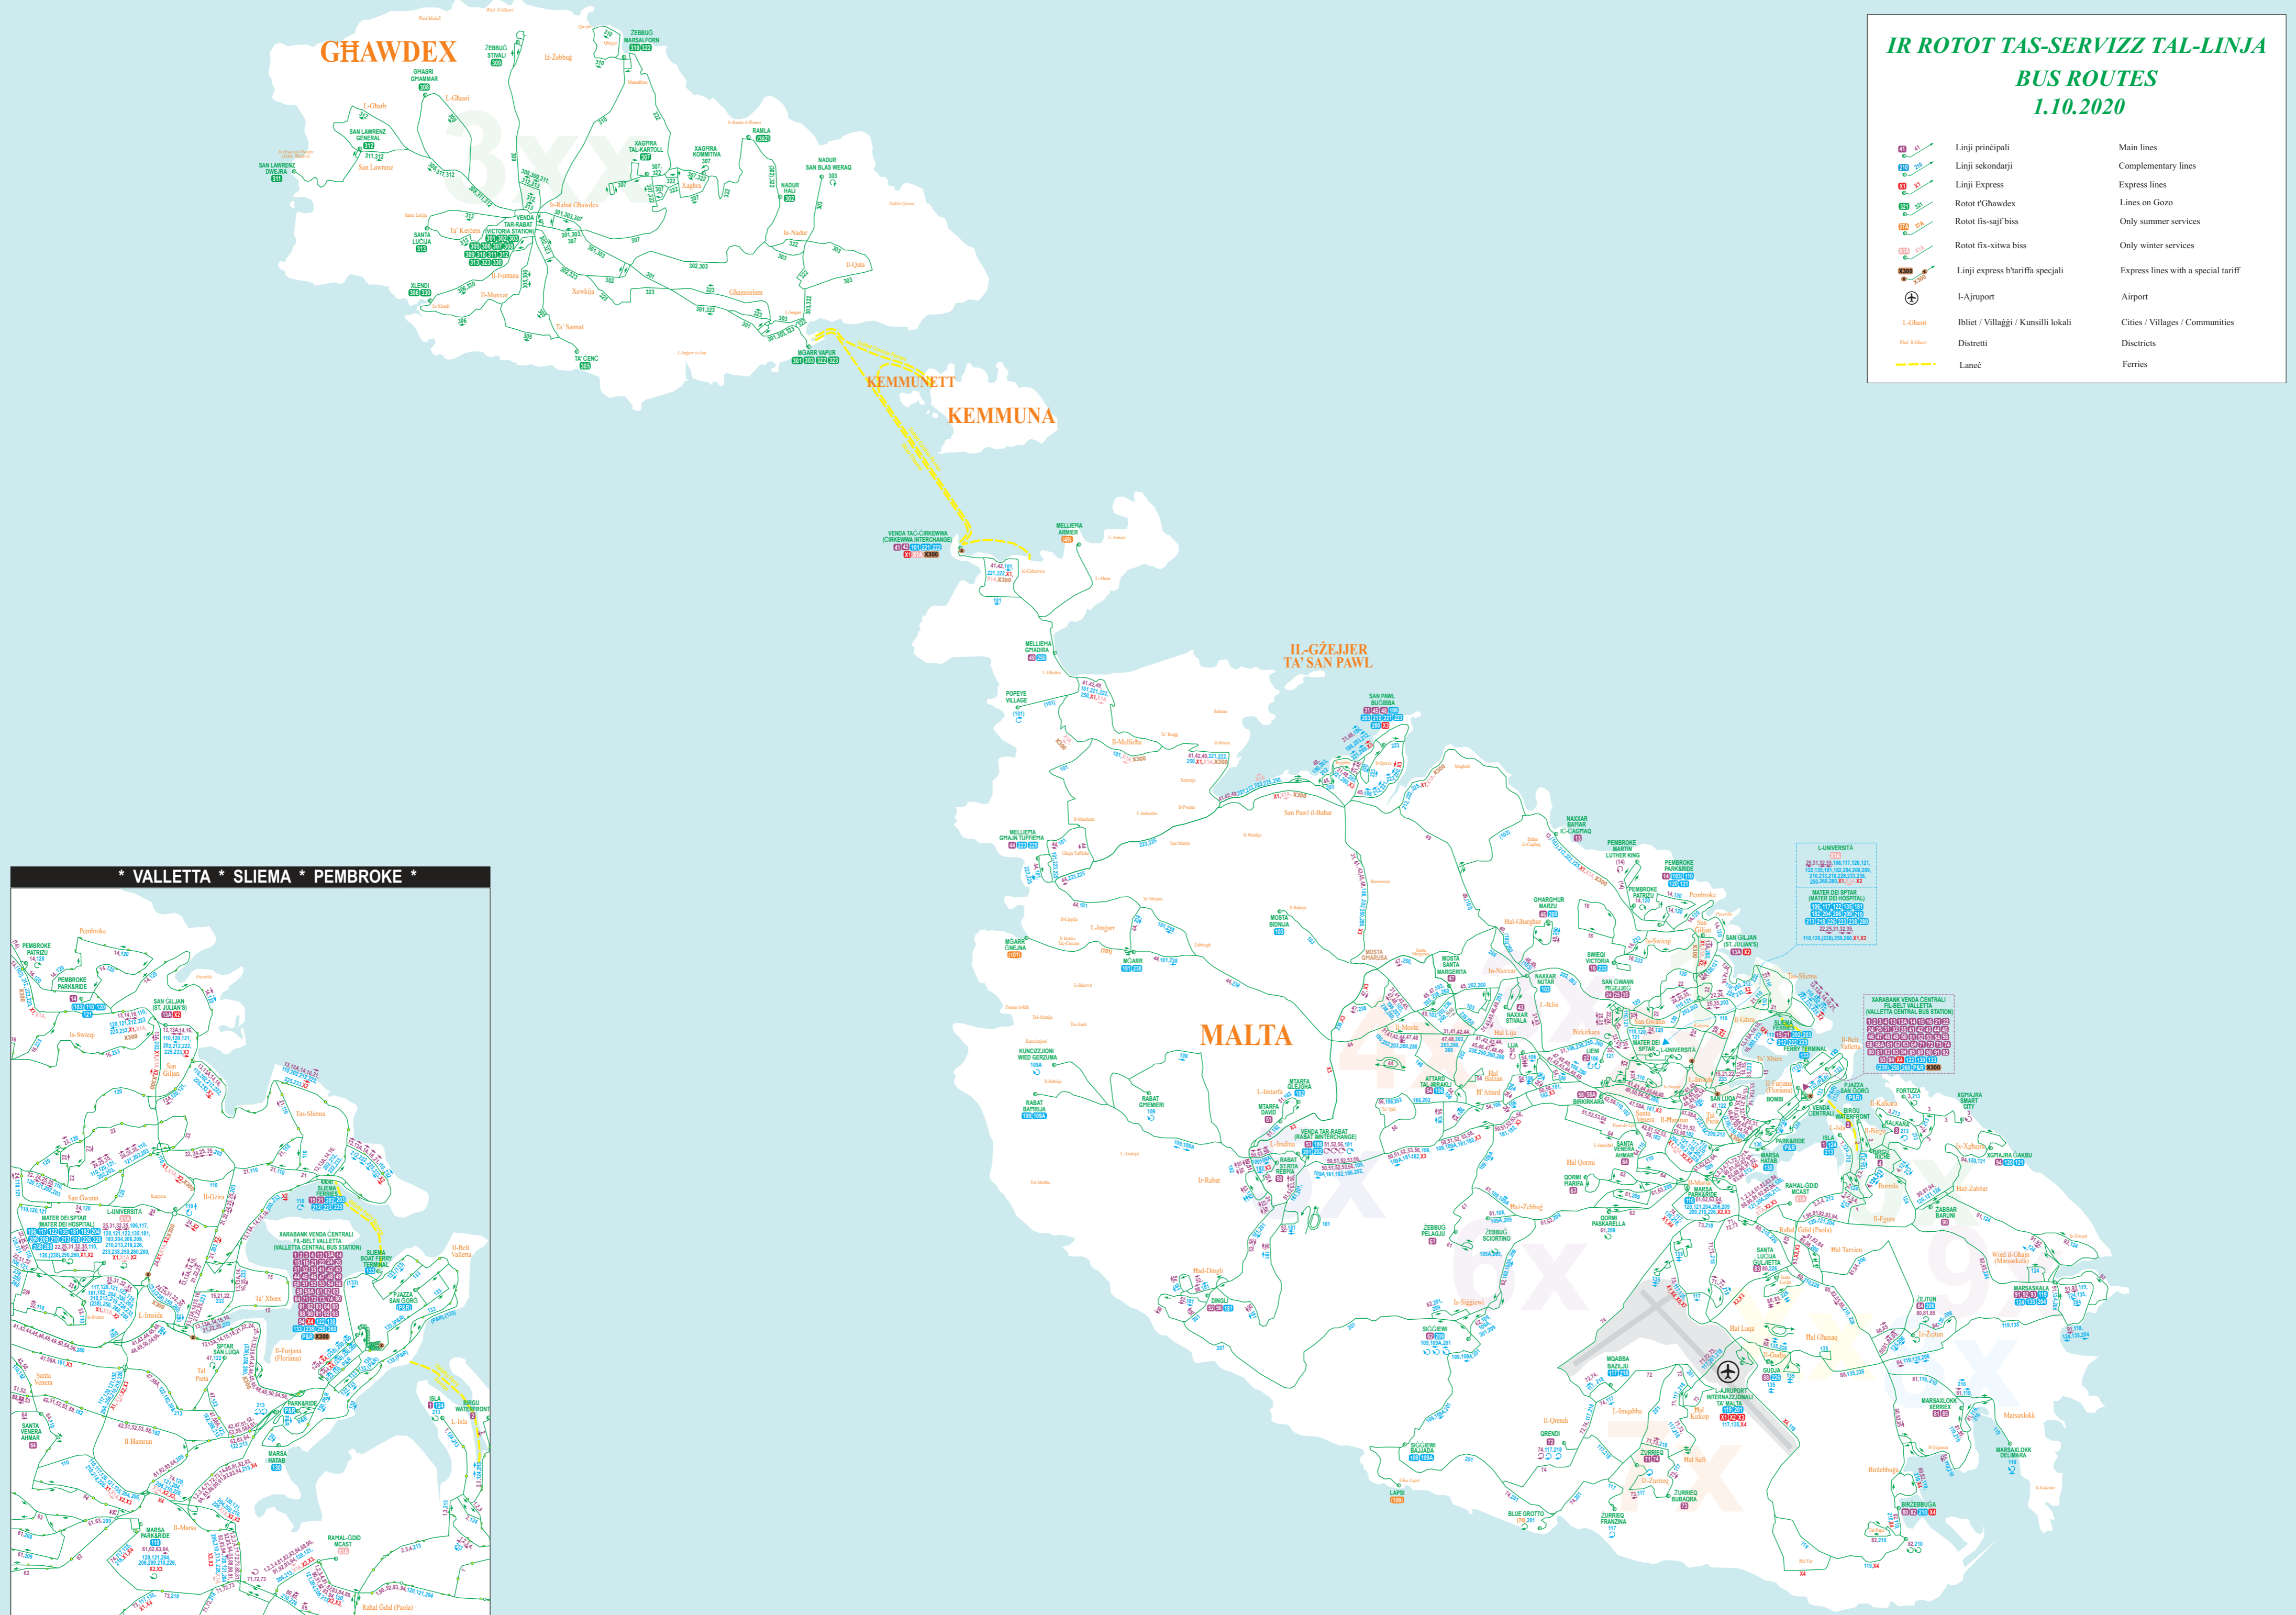

IR ROTOT TAS-SERVIZZ TAL-LINJA BUS ROUTES 1.10.2020

	Linji prinċipali	Main lines
	Linji sekondarji	Complementary lines
	Linji Express	Express lines
	Rotot t'Ghawdex	Lines on Gozo
	Rotot fis-sajf biss	Only summer services
	Rotot fix-xitwa biss	Only winter services
	Linji express b'tariffa speċjali	Express lines with a special tariff
	L-Ajruport	Airport
	L-Għażi	Cities / Villages / Communities
	Distretti	Districts
	Laneċ	Ferries

* VALLETTA * SLIEMA * PEMBROKE *